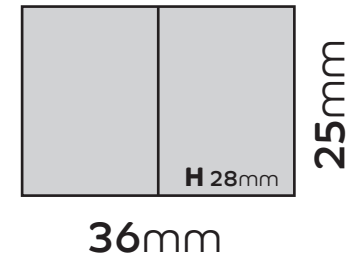

**ATD017**  
Shed Kit, Green

Potting Shed

Apex Shed

Summerhouse

**Print at 100% Scale**

Ruler should measure 10cm

Our full range of kits and printable footprints  
can be found at [www.atdmodels.co.uk](http://www.atdmodels.co.uk)