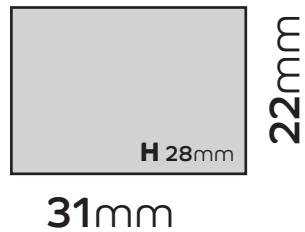

**ATD017**  
Shed Kit, Green

Potting Shed

Apex Shed

Summerhouse

**Print at 100% Scale**

Ruler should measure 10cm

Our full range of kits and printable footprints  
can be found at [www.atdmodels.co.uk](http://www.atdmodels.co.uk)