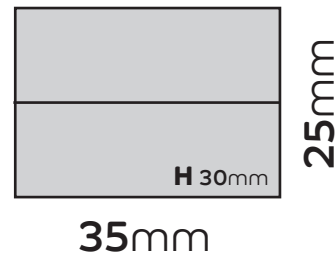

**ATD017**  
Shed Kit, Green

Potting Shed

Apex Shed

Summerhouse

**Print at 100% Scale**

Ruler should measure 10cm

Our full range of kits and printable footprints  
can be found at [www.atdmodels.co.uk](http://www.atdmodels.co.uk)