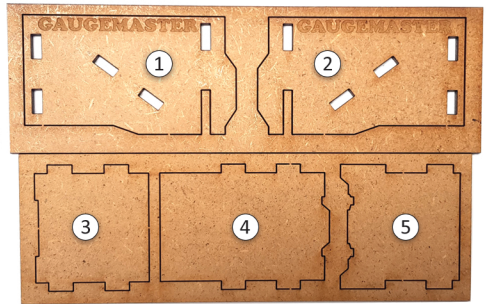

Useful Products

- **GM111** Brown Ballast OO Scale (500g)
- **GM113** Brown Ballast N Scale (500g)
- **GM114** Grey Ballast OO Scale (500g)
- **GM115** Grey Ballast N Scale (500g)
- **GM117** Grey Ballast OO Scale (200g)
- **GM118** Grey Ballast N Scale (200g)
- **DLAD75** Ballast Bond (100ml)
- **DLAD76** Ballast Magic Kit
- **DLAD84** Ballast Bond Refill (500ml)
- **DLAD87** Laser Cut Kit Glue

Optional Part ⑤
for 3-Rail Track