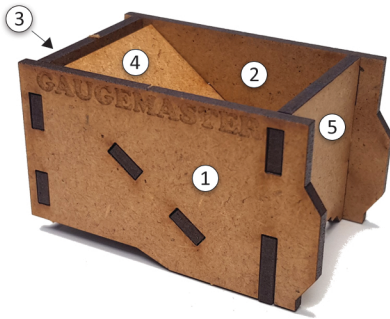

GAUGEMASTER GM65 Track Ballasting Aid OO/HO Scale

This laser-cut ballasting tool is supplied flat-packed but is easy to assemble. Add the ballast to the top of the tool and run it along the tracks for perfectly laid ballast. Then just fix it down with your favourite ballasting method. Take a look at the articles on our website to explore the different methods.

Use the diagrams to the left and below to align the parts correctly, then use a suitable wood glue (such as Deluxe Materials **DLAD-87** Laser Cut Kit Glue) to bond the parts together. Make sure you leave the glue to dry completely before use.