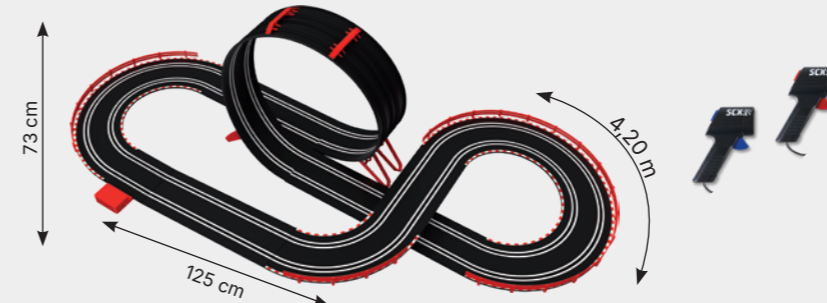

Fast Rally

Ref: C10583X500

EAN	DUN	STD Unit	STD Dimensions	STD Weight
8436572916395	18436572916392	4	58x50x35 cm	10,1 kg

This circuit includes:

- 1 x Connexion Track
- 6 x 90° Curve
- 2 x 342mm Straight
- 3 x 228mm Straight
- 8 x Looping Track
- 8 x Barriers
- 1 x Bridge support
- 4 x Looping support
- 2 x Looping Track fixing support
- 1 x Power supply
- 2 x Handcontrollers
- 1 x Toyota Yaris WRC
- 1 x Ford Puma WRC

Total amount of pieces: 44