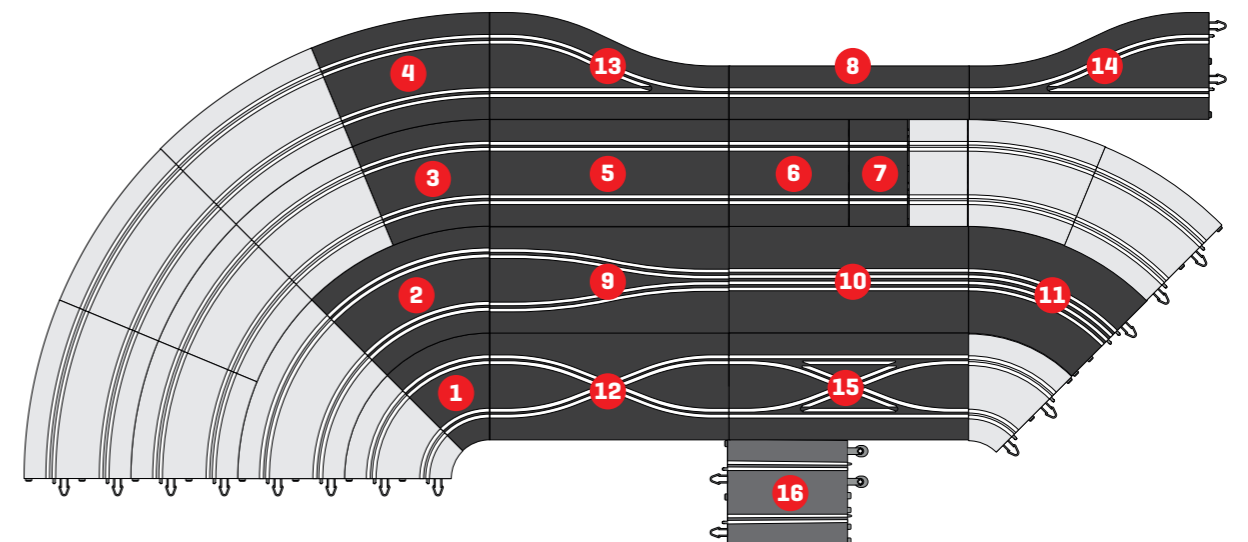

TRACK SYSTEM

- | | | |
|--------------------------|--------------------------|------------------------------------|
| 1 Inner Curve (R1) | 6 180 mm Straight | 11 Chicane Curve |
| 2 STD Curve (R2) | 7 80 mm Straight | 12 Change Lane |
| 3 Outer Curve (R3) | 8 1 Lane 360 mm Straight | 13 14 Advance Left & Right Turnout |
| 4 Outer Outer Curve (R4) | 9 In/out Chicane | 15 Advance Change Lane |
| 5 360 mm STD Straight | 10 Chicane Straight | 16 Adaptation Track |