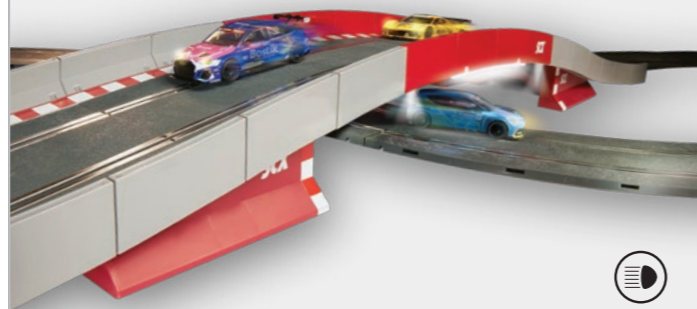

Universal Complete Bridge Set

Ref: U10538X100

EAN: 8436572915152	STD units: 4
DUN: 18436572915159	Product weight: TBD
Product box dimensions: TBD	STD weight: TBD
STD carton dimensions: TBD	STD Volume: TBD