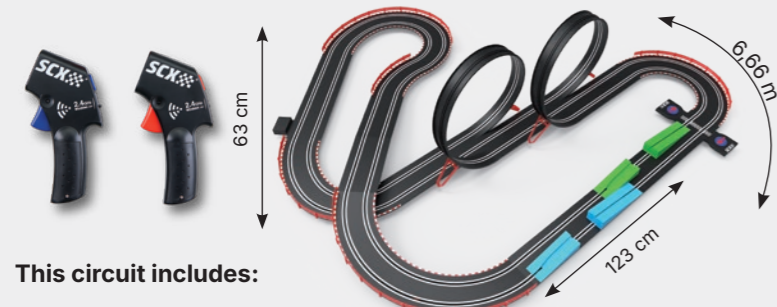

+4 years

SCX [®] **COMPACT**

Grand Challenge

Ref: C10585X500

EAN	DUN	STD Unit	STD Dimensions	STD Weight
8436572916432	18436572916439	4	65x53x35 cm	13,3 kg

This circuit includes:

- 1 x Connexion Track
- 5 x 90° Curve
- 6 x 45° Curve
- 6 x 342mm Straight
- 2 x 228mm Straight
- 1 x 114mm Straight
- 8 x Looping Track
- 13 x Barriers
- 2 x Ramps
- 1 x Bridge support
- 4 x Looping support
- 1 x Lapcounter
- 1 x Power supply
- 2 x Wireless Handcontrollers
- 1 x Cupra Leon Competicion
- 1 x Audi RS3 LMS - Loctite