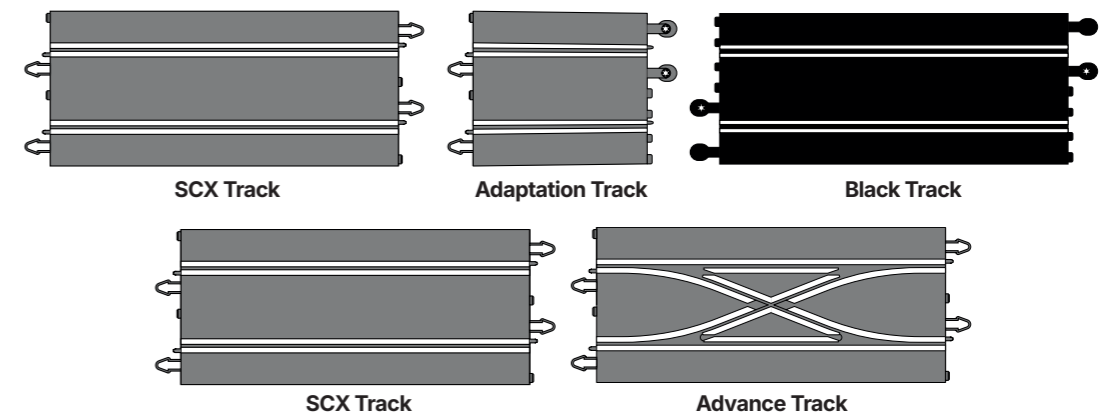

ADVANCED CAR TECHNOLOGY

A-STANDARD POSITION

This is the car's factory default position for the magnet. In this setting, the magnet can only lower (never raise), giving your car better grip on the track

B-ADJUSTABLE POSITION

If you want to adjust your car's magnet position, follow these steps:

Motors: SCX has developed an extensive range of high-performance, highly reliable motors for its cars, allowing you to choose the model that best suits your track and driving style.

Tilting Chassis: This type of chassis allows the car to adapt better to the track, making it easier to drive while enhancing performance.

High-Intensity Lights: On car models equipped with lights, xenon-effect lights are included, making races even more spectacular.

Automatic Guide Return System

TRACK COMPATIBILITY

SCX tracks are fully compatible with Advance tracks and with Black tracks (using the adaptation piece).

Black tracks are not compatible with Advance tracks.

TRACK SYSTEM

1 Inner Curve (R1)	6 180 mm Straight	11 Chicane Curve
2 STD Curve (R2)	7 80 mm Straight	12 Change Lane
3 Outer Curve (R3)	8 1 Lane 360 mm Straight	13 14 Advance Left & Right Turnout
4 Outer Outer Curve (R4)	9 In/out Chicane	15 Advance Change Lane
5 360 mm STD Straight	10 Chicane Straight	16 Adaptation Track