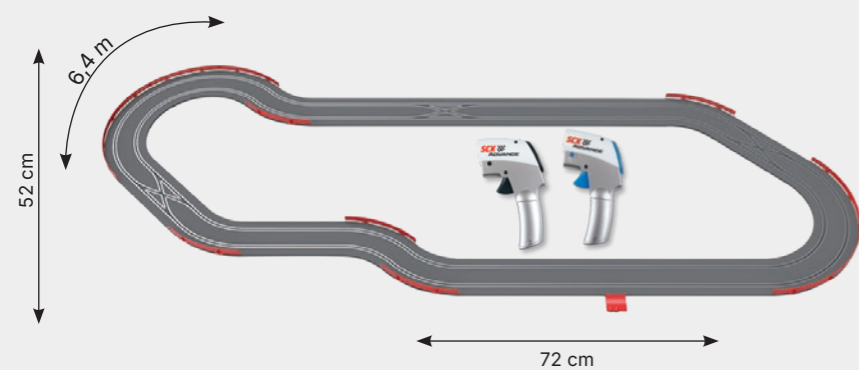

Mercedes AMG GT3 Makes & Models

Pole Position Circuit

This circuit includes:

- 1 x ADV Connect Bluetooth Track
- 10 x STD Curve (R2)
- 7 x STD Straight 360 mm
- 2 x Convex Straight
- 2 x Concave Straight
- 2 x ADV Lane Change
- 8 x Border & Barrier STD Curve (R2)
- 2 x Tapering Border & Barrier
- 2 x Bridge Supports
- 2 x Barrier STD Curve (R2)
- 1 x Power Supply
- 3 x ADV Wireless Handcontrollers
- 3 x ADV Cars

Total amount of pieces: 45

Touring Series

Ref: E10539X500

EAN	DUN	STD Unit	STD Dimensions	STD Weight
8436572915176	18436572915173	2	73x26x54 cm	10,02 kg

72x52x12 cm. 4,8 Kg.

- SUSTAINABLE BOX
- CARS WITH LIGHTS
- BARRIERS
- WIRELESS
- ADJUSTABLE MAGNET
- 2.0 TECHNOLOGY
- 9 CARS
- OVERTAKING

Audi RS3 LMS - DHL

Cupra León Competición - Filippi

Touring Series Circuit

This circuit includes:

- 1 x ADV Connect Track
- 12 x STD Curve (R2)
- 6 x STD Straight 360 mm
- 3 x ADV Lane change
- 12 x Border & Barrier STD Curve (R2)
- 1 x Power Supply
- 2 x ADV Wireless Handcontrollers
- 2 x ADV Cars