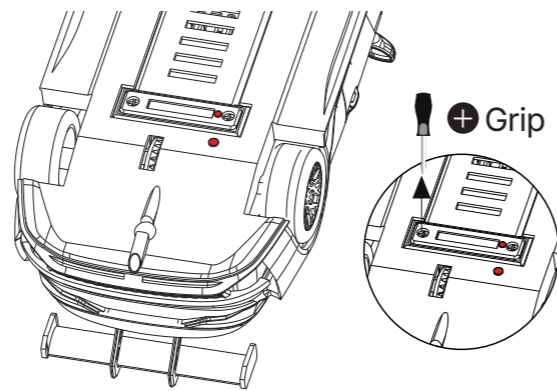

ADVANCED CAR TECHNOLOGY

A-STANDARD POSITION

This is the car's factory default position for the magnet. In this setting, the magnet can only lower (never raise), giving your car better grip on the track

B-ADJUSTABLE POSITION