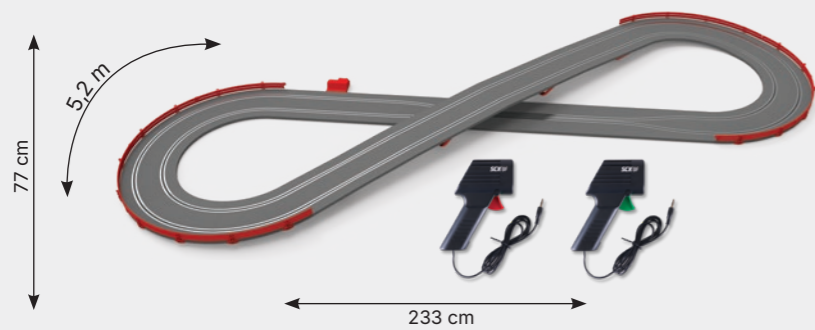

Aston Martin Formula 1 Alonso

Williams Formula 1 Sainz

Formula GP Circuit

This circuit includes:

- 1 x Terminal Track
- 10 x STD Curve (R2)
- 6 x STD Straight 360 mm
- 2 x Convex Straight
- 2 x Concave Straight
- 2 x Adaptation Track
- 10 x Barriers
- 2 x Bridge Supports
- 1 x Power Supply
- 2 x Handcontrollers
- 1 x Aston Martin Formula 1 - Alonso
- 1 x Williams Formula 1 - Sainz

Total amount of pieces: 40

Open Rally

Ref: U10543X500

EAN	DUN	STD Unit	STD Dimensions	STD Weight
8436572915220	18436572915227	3	66x45x40 cm	13,17 kg

64 x 43 x 12,5 cm. 4,2 Kg.

- SUSTAINABLE BOX
- BRIDGE
- BARRIERS
- ADJUSTABLE MAGNET

Ford Puma WRC - Tanak

Hyundai i-20 WRC - Turkiye

Open Rally Circuit

This circuit includes:

- 1 x Terminal Track
- 10 x STD Curve (R2)
- 3 x STD Straight 360 mm
- 2 x Adaptation Track
- 1 x Grand Chicane
- 1 x Bridge Supports
- 10 x Barriers
- 1 x Power Supply
- 2 x Handcontrollers
- 1 x Ford Puma WRC - Tanak
- 1 x Hyundai i-20 WRC - Turkiye