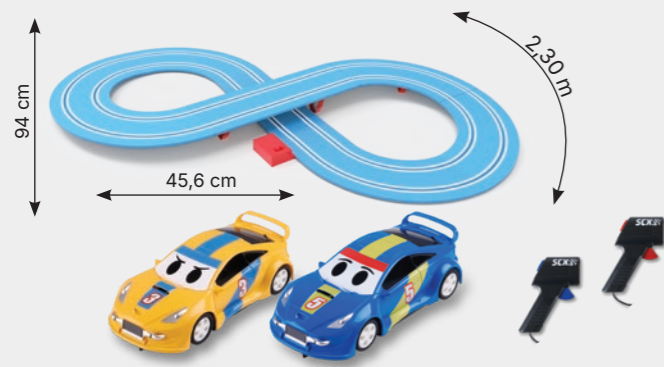

Kids Race

Ref: C10466X500

SCX
COMPACT

EAN	DUN	STD Unit	STD Dimensions	STD Weight
8436572913660	18436572913667	6	50x38x46 cm	9,9 kg

48,3 x 36,3 x 7,5 cm. 2 Kg.

This circuit includes:

- 1 x Connexion Track
- 6 x 90° Curve
- 1 x 342mm Straight
- 1 x 228mm Straight
- 1 x Bridge support
- 1 x Battery box
- 2 x Handcontrollers
- 2 x Cars

Total amount of pieces: 20

SCX
COMPACT

Formula 1 - Williams Racing #55

Ref: C10630X300

NEW Q2

EAN: 8436572917712
DUN: 18436572917719
Product box dimensions: 19x17x5 cm
Medidas caja embalaje: 21x18x19 cm

STD units: 6
Product weight: 0,1 kg
STD Weight: 0,6 kg
STD volume: 0,007 m³

SCX
COMPACT

Formula 1 - Aston Martin #14

Ref: C10632X300

NEW Q2

EAN: 8436572917750
DUN: 18436572917757
Product box dimensions: 19x17x5 cm
Medidas caja embalaje: 21x18x19 cm

STD units: 6
Product weight: 0,1 kg
STD Weight: 0,6 kg
STD volume: 0,007 m³

SCX
COMPACT