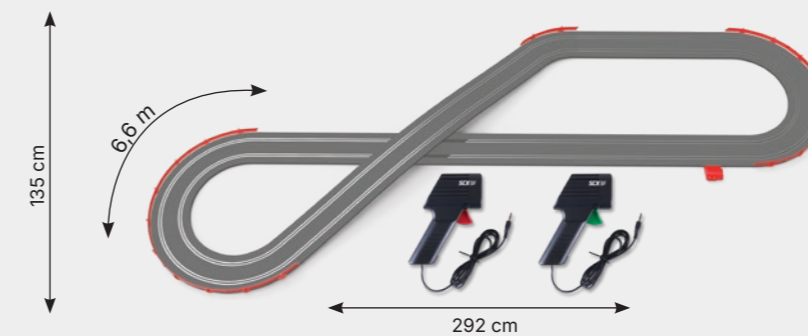

Total amount of pieces: 39

Formula GP

Ref: U10587X500

EAN	DUN	STD Unit	STD Dimensions	STD Weight
8436572916470	18436572916477	2	73x26x54 cm	10,02 kg

72x52x12 cm. 4,8Kg.

- SUSTAINABLE BOX
- BRIDGE
- BARRIERS
- ADJUSTABLE MAGNET

Aston Martin Formula 1 Alonso

Williams Formula 1 Sainz

Formula GP Circuit

This circuit includes:

- 1 x Terminal Track
- 10 x STD Curve (R2)
- 6 x STD Straight 360 mm
- 2 x Convex Straight
- 2 x Concave Straight
- 2 x Adaptation Track
- 10 x Barriers
- 2 x Bridge Supports
- 1 x Power Supply
- 2 x Handcontrollers
- 1 x Aston Martin Formula 1 - Alonso
- 1 x Williams Formula 1 - Sainz