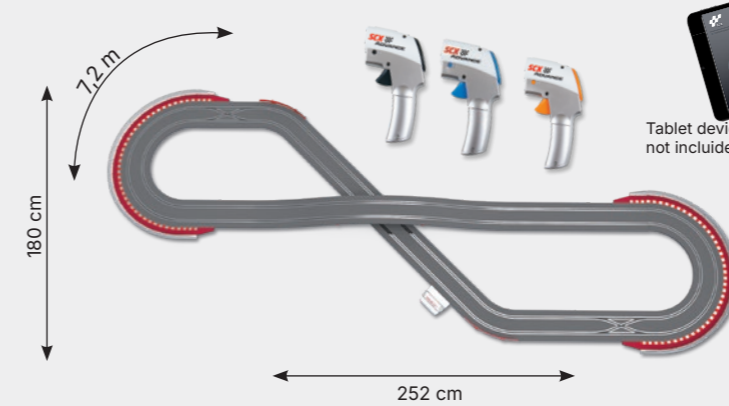

Challenge your friends with lane-changing action for up to 9 cars.

Available on the **App Store** and **GET IT ON Google Play**

Pole Position

Ref: E10596X500

EAN	DUN	STD Unit	STD Dimensions	STD Weight
8436572916906	18436572916903	1	86x63x15 cm	8,3 kg

- SUSTAINABLE BOX
- CARS WITH LIGHTS
- BRIDGE
- BARRIERS
- WIRELESS
- ADJUSTABLE MAGNET
- BLUETOOTH TRACK
- 2.0 TECHNOLOGY
- 9 CARS
- OVERTAKING

86x63x15 cm. 8,3 Kg.

Mercedes AMG GT3 Bilstein

Audi R8 LMS GT3 Marc VDS

Mercedes AMG GT3 Makes & Models

Pole Position Circuit

This circuit includes:

- 1 x ADV Connect Bluetooth Track
- 10 x STD Curve (R2)
- 7 x STD Straight 360 mm
- 2 x Convex Straight
- 2 x Concave Straight
- 2 x ADV Lane Change
- 8 x Border & Barrier STD Curve (R2)
- 2 x Tapering Border & Barrier
- 2 x Bridge Supports
- 2 x Barrier STD Curve (R2)
- 1 x Power Supply
- 3 x ADV Wireless Handcontrollers
- 3 x ADV Cars