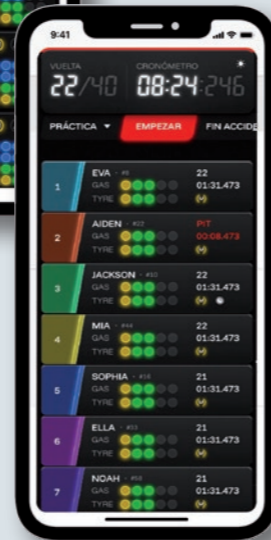

9 PLAYERS

CARS WITH LIGHT

DIFFERENT RACE MODES

ONLINE MODE

LAP COUNTER

PITLANE MANAGEMENT

TRAINING AND POLE POSITION

VEHICLE ADJUSTMENTS

ENDURANCE RACE MODE

SCX Advance puts more power in your hands than you could ever imagine—power, speed, and adrenaline, all under your control.

Our most advanced technology unlocks levels of performance you wouldn't expect, taking the racing experience to new heights with controllers that offer greater sensitivity and precision.

+8 years

UPGRADE

ADVANCE
DIGITAL

APP SCX

SCX ADVANCE APP

Stop and Go! Decide your best refueling strategy.

High-sensitivity wireless controllers for expert drivers.

Full timing control, total laps, fastest lap and more. All in your hand using the App.

Challenge your friends with lane-changing action for up to 9 cars.

Available on the **App Store** and **GET IT ON Google Play**

Pole Position

Ref: E10596X500

EAN	DUN	STD Unit	STD Dimensions	STD Weight
8436572916906	18436572916903	1	86x63x15 cm	8,3 kg