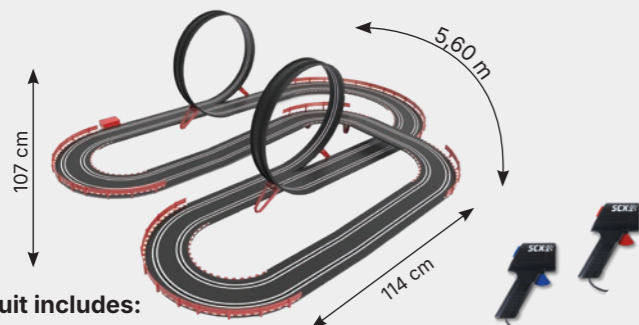

This circuit includes:

- 1 x Connexion Track
- 6 x 90° Curve
- 4 x 45° Curve
- 3 x 342mm Straight
- 4 x 228mm Straight
- 8 x Looping Track
- 10 x Barriers
- 1 x Bridge support
- 4 x Looping support
- 1 x Power supply
- 2 x Wireless Handcontrollers
- 1 x Formula 1 Aston Martin
- 1 x Formula 1

Total amount of pieces: 46