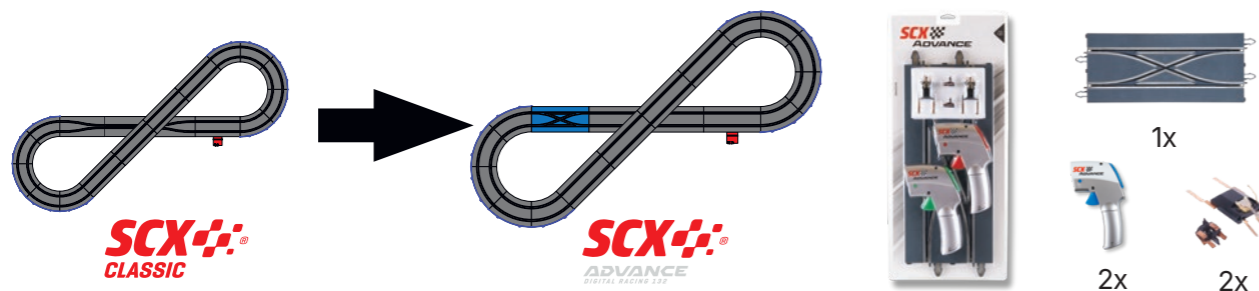

COMPATIBILITY

SCALE 1:32

CONVERT YOUR CIRCUIT

- 1 Replace a 360 mm straight section in your track with the lane-change track

- 2 **Converting a SCX Classic Car to SCX Advance**
Replace the **contact holder** with the **Advance chip**. See the **Classic-to-Advance car section** for details.
- 3 Replace the analog controllers with the new wireless Advance controllers.
Do not connect the analog controllers to the connection track.