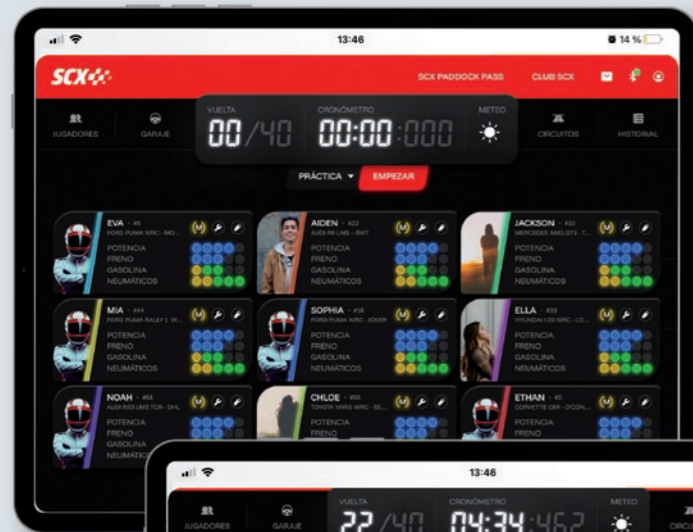

ENDURANCE RACE MODE

SCX Advance puts more power in your hands than you could ever imagine—power, speed, and adrenaline, all under your control.

Our most advanced technology unlocks levels of performance you wouldn't expect, taking the racing experience to new heights with controllers that offer greater sensitivity and precision.

+8 years

UPGRADE

ADVANCE
DIGITAL

APP SCX

SCX ADVANCE APP

Stop and Go! Decide your best refueling strategy.

High-sensitivity wireless controllers for expert drivers.

Full timing control, total laps, fastest lap and more. All in your hand using the App.

Challenge your friends with lane-changing action for up to 9 cars.

Available on the **App Store** and **GET IT ON Google Play**

Pole Position

Ref: E10596X500

EAN	DUN	STD Unit	STD Dimensions	STD Weight
8436572916906	18436572916903	1	86x63x15 cm	8,3 kg