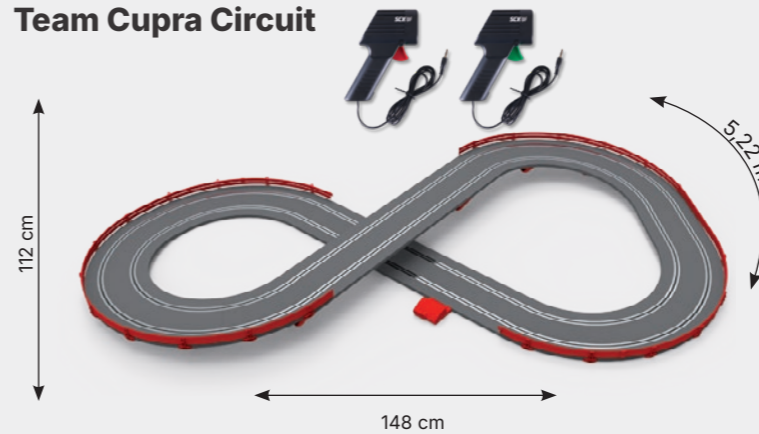

Ford Puma WRC - Tanak

Hyundai i-20 WRC - Turkiye

Open Rally Circuit

This circuit includes:

- 1 x Terminal Track
- 10 x STD Curve (R2)
- 3 x STD Straight 360 mm
- 2 x Adaptation Track
- 1 x Grand Chicane
- 1 x Bridge Supports
- 10 x Barriers
- 1 x Power Supply
- 2 x Handcontrollers
- 1 x Ford Puma WRC - Tanak
- 1 x Hyundai i-20 WRC - Turkiye

Cupra E-Racer

Cupra E-Racer

Team Cupra Circuit

This circuit includes:

- 1 x Terminal Track
- 12 x STD Curve (R2)
- 3 x STD Straight 360 mm
- 1 x Straight 180 mm
- 1 x Bridge support
- 12 x Barriers
- 1 x Barrier Track 180 mm
- 1 x Power Supply
- 2 x Handcontrollers
- 2 x Cupra E-Racer