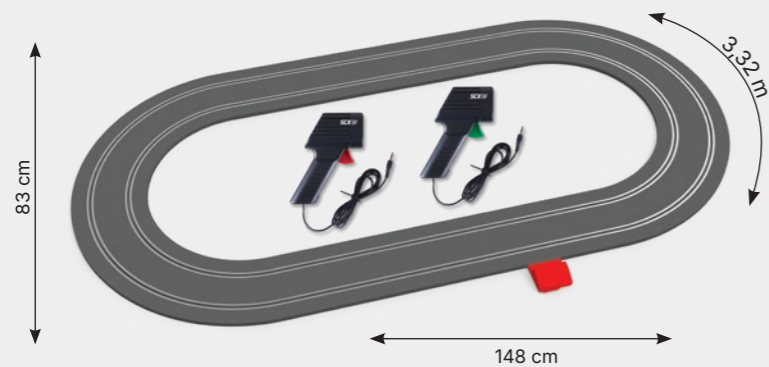

Cupra E-Racer

Cupra E-Racer

Team Cupra Circuit

This circuit includes:

- 1 x Terminal Track
- 12 x STD Curve (R2)
- 3 x STD Straight 360 mm
- 1 x Straight 180 mm
- 1 x Bridge support
- 12 x Barriers
- 1 x Barrier Track 180 mm
- 1 x Power Supply
- 2 x Handcontrollers
- 2 x Cupra E-Racer

This circuit includes:

- 1 x Terminal Track
- 8 x STD Curve (R2)
- 2 x STD Straight 360 mm
- 2 x Adaptation Track
- 1 x Power Supply
- 2 x Handcontrollers
- 1 x Audi R8 MS
- 1 x Mercedes AMG GT3

Total amount of pieces: 18