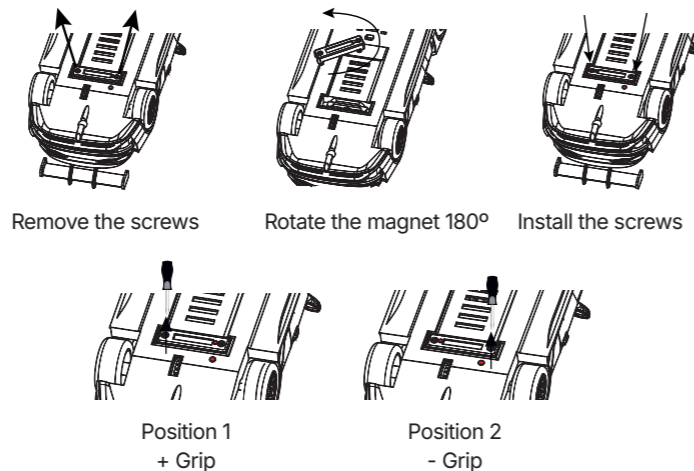

- **Plastic side rails** that enhance the car guide's sliding and steering.
- **Wider and more stable tracks**, allowing for more precise and effective driving.
- **Technical materials** that provide greater flexibility and durability for building any circuit.
- **High-grip, uniform surface**, improving the vehicle's dynamic performance on the track.

ADVANCED CAR TECHNOLOGY

A-STANDARD POSITION

This is the car's factory default position for the magnet. In this setting, the magnet can only lower (never raise), giving your car better grip on the track

B-ADJUSTABLE POSITION

If you want to adjust your car's magnet position, follow these steps:

Motors: SCX has developed an extensive range of high-performance, highly reliable motors for its cars, allowing you to choose the model that best suits your track and driving style.