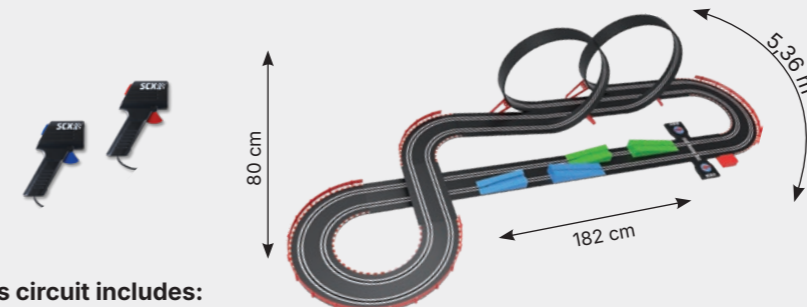

Speed Race

Ref: C10584X500

EAN	DUN	STD Unit	STD Dimensions	STD Weight
8436572916418	18436572916415	4	58x50x35 cm	10,1 kg

This circuit includes:

- 1 x Connexion Track
- 6 x 90° Curve
- 5 x 342mm Straight
- 3 x 228mm Straight
- 8 x Looping Track
- 1 x Lapcounter
- 8 x Barriers
- 2 x Ramps
- 1 x Bridge support
- 4 x Looping support
- 1 x Power supply
- 2 x Handcontrollers
- 1 x Audi R3S LMS TCR
- 1 x Mercedes AMG GT3

Total amount of pieces: 46